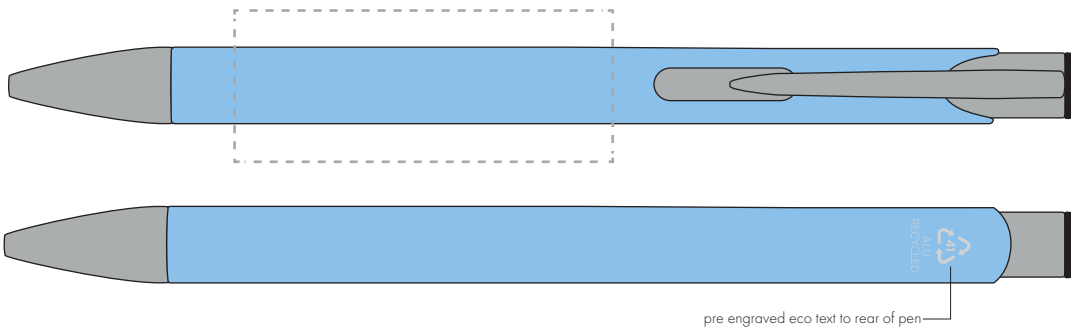

Your Ref:
Our Ref:

Quantity:
Version: 1

Product Code: TPC982001
Product Colour: BABY BLUE

PRINTING CONCERNS:

We stock this item in the following colours

**PANTONE REFERENCE(S)**

● Engrave

ARTWORK SCALE 100%

ARTWORK SCALE 100%
Rotary Engrave Area:
50mm x 20mm

The dashed line is to demonstrate print area and will not appear on your printed item

PLEASE NOTE:

- All colours including print and product are for visual purposes only and should not be regarded as the actual colour of the product and print.
- Some products may vary from batch to batch and may differ from previous orders.
- The colour and texture of a product can also have an effect on the final print colour.
- By approving this order we accept that you understand these terms.